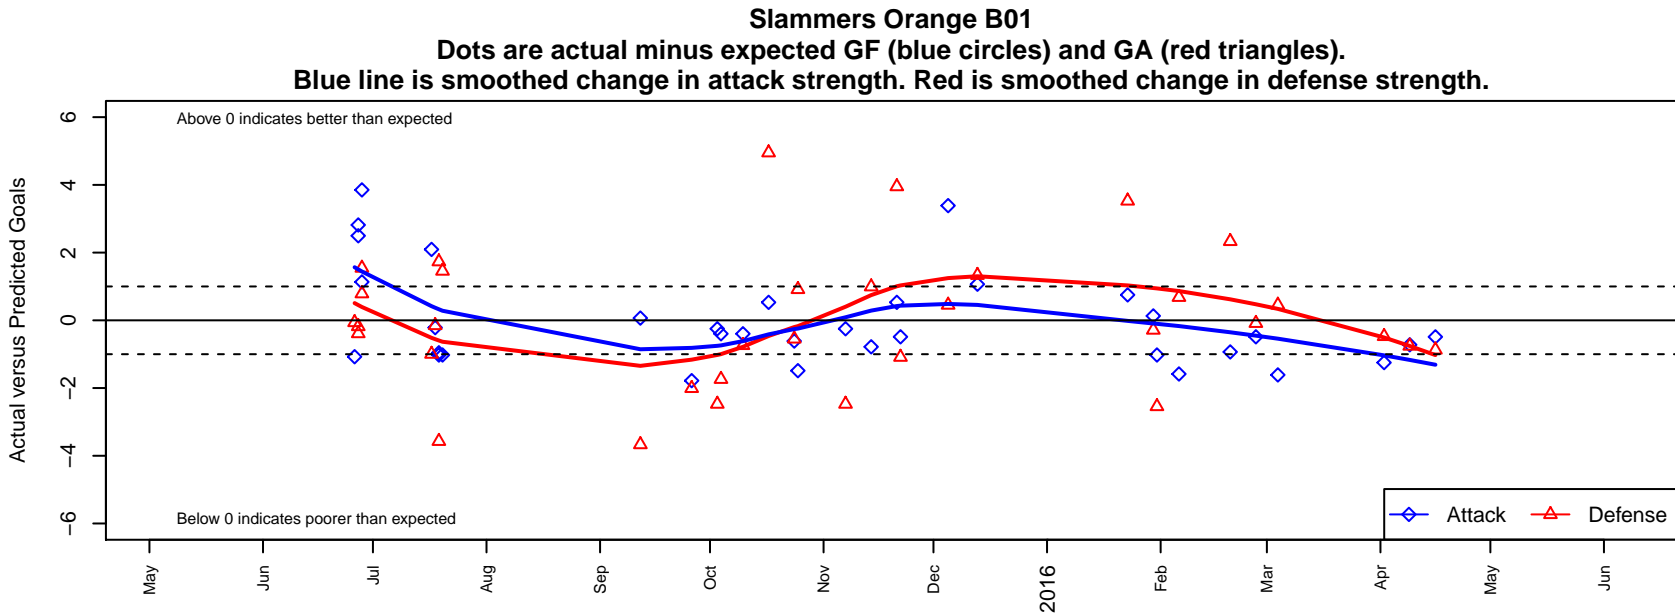

**attack and defense variance (black dot)
relative to other teams
and top 10 in region**

**attack and defense rating
relative to others at age
and all opponents in last 13 months**

Slammers Orange B01

Rainier Valley Slammers
Auburn, WA
B01 total strength=1085
attack=3.21 defense=2.25
fall league = RCL B01 Div 3
spr league = Win RCL B01 Div 3
notes= Pogson 2013

alt names used:
RAINIER VALLEY SLAMMERS BU14 ORANGI
RVS B01 Orange A (309209026)
RVS B01 Orange A (309209026)
RVS BU14 Orange
RVS B01 Orange A (309209026)
RVS B01 Orange A (309209026)

Venues played:
2015 RVS Classic BU14
2015 Nike Crossfire Challenge Gold Group U14
2015 RCL B01 Div 3
2015 Win RCL B01 Div 3
2015 WYS Presidents Cup B01 Division 1