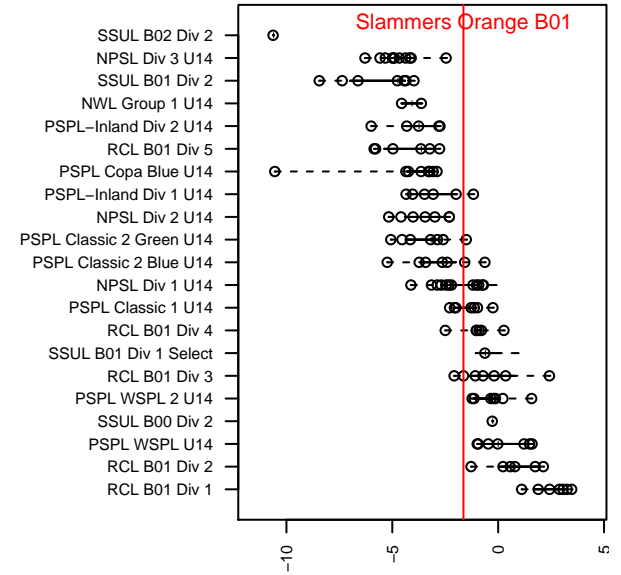

**attack and defense rating
relative to others at age
and all opponents in last 13 months**