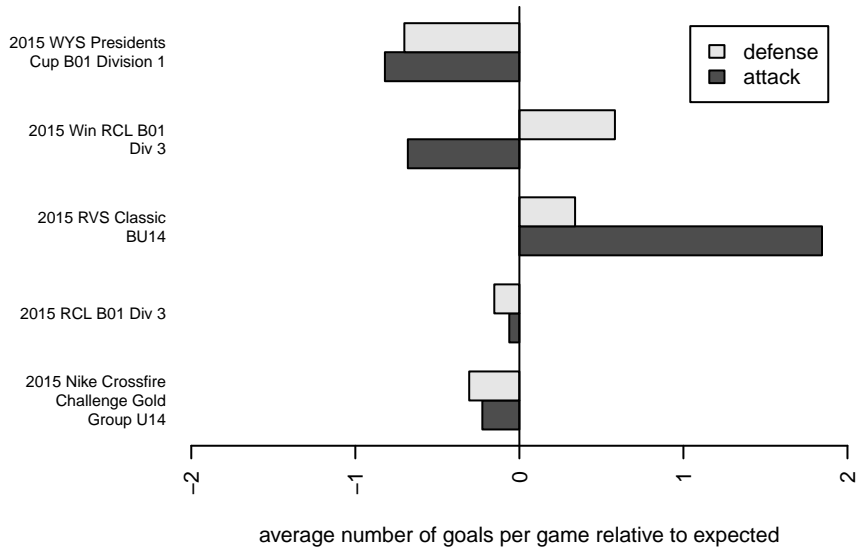

Performance relative to 13 month average