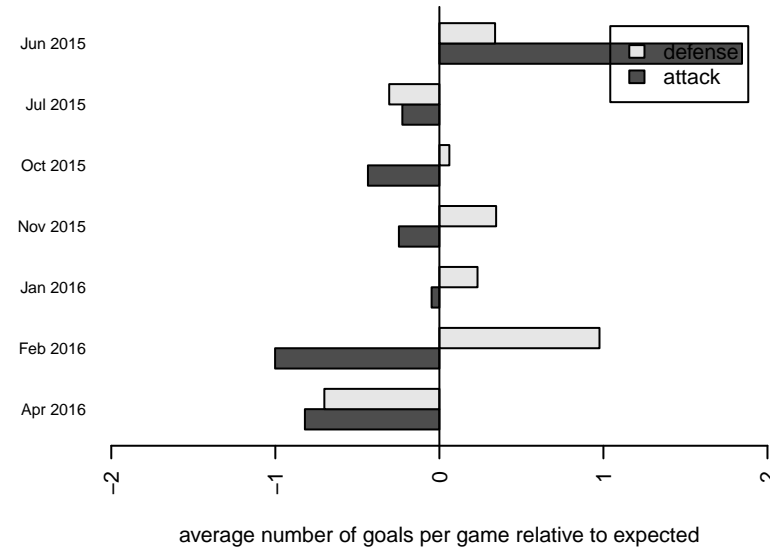

Performance relative to 13 month average